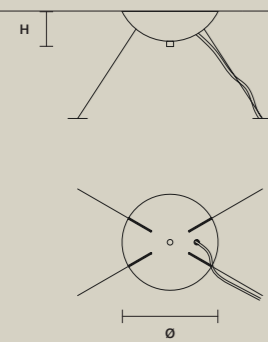

### SINGLE CANOPY

SIZE	
Ø	18 cm / 7.10"
H	6 cm / 2.40"

FINISHINGS
● V87

PRODUCT NAME
ROYALE S 9/50/55
ROYALE S 30/80/75
ROYALE S 40/100/110

### SINGLE CANOPY

SIZE	
Ø	18 cm / 7.10"
H	6 cm / 2.40"

FINISHINGS
● V87

PRODUCT NAME
ROYALE S 12/85/50 OV

### SINGLE CANOPY

SIZE	
Ø	18 cm / 7.10"
H	6 cm / 2.40"

FINISHINGS
● V87

PRODUCT NAME
ROYALE S 24/120/50 OV
ROYALE S 36/155/50 OV