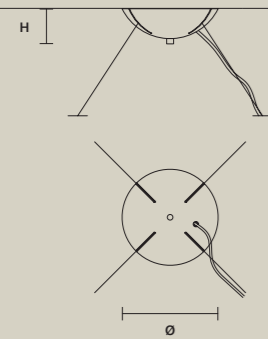

### SINGLE CANOPY

SIZE	
Ø	18 cm / 7.10"
H	6 cm / 2.40"

FINISHINGS
● V87

PRODUCT NAME
ROYALE S 9/50/55
ROYALE S 30/80/75
ROYALE S 40/100/110

### SINGLE CANOPY

SIZE	
Ø	18 cm / 7.10"
H	6 cm / 2.40"

FINISHINGS
● V87

PRODUCT NAME
ROYALE S 12/85/50 OV

### SINGLE CANOPY

SIZE	
Ø	18 cm / 7.10"
H	6 cm / 2.40"

FINISHINGS
● V87

PRODUCT NAME
ROYALE S 24/120/50 OV
ROYALE S 36/155/50 OV